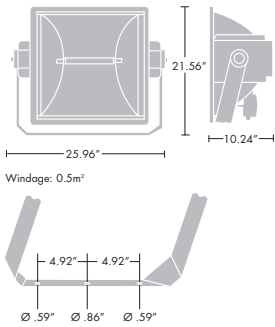

Specification

To specify state:
Standard/Hot restrike 2/kW linear metal halide lamps, in die-cast aluminum with asymmetric/symmetric optical system including baffle with three lamp positions (narrow, medium and wide photometric distribution).
Rear access to the lamp with automatic power interruption. IP65.
As Thorn Mundial.

Mundial C with cylindrical parabolic reflector, asymmetric

Mundial R with spun circular reflector, symmetric

Mundial Hot Restrike (HR) versions

Integral ignitor

Integral precision aiming device

Lamp positioning

Lamp replacement

Beam data		
Peak intensity (I) cd/klm		15400
Beam factor to 10% peak (I)		0.41
Beam angle to 10% of peak (I)	Horizontal	2 x 15°
	Vertical	8°/9°
Beam angle to 50% of peak (I)	Horizontal	2 x 4°
	Vertical	3°/3°
Beam angle to 1% of peak (I)	Horizontal	2 x 31°
	Vertical	22°/47°

Beam data		
Peak intensity (I) cd/klm		1800
Beam factor to 10% peak (I)		0.67
Beam angle to 10% of peak (I)	Horizontal	2 x 42°
	Vertical	6°/53°
Beam angle to 50% of peak (I)	Horizontal	2 x 29°
	Vertical	3°/20°
Beam angle to 1% of peak (I)	Horizontal	2 x 55°
	Vertical	69°/66°