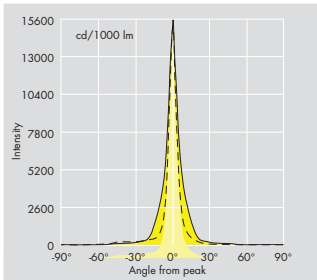

Lamp replacement

Beam data		
Peak intensity (I) cd/klm		15400
Beam factor to 10% peak (I)		0.41
Beam angle to 10% of peak (I)	Horizontal	2 x 15°
	Vertical	8°/9°
Beam angle to 50% of peak (I)	Horizontal	2 x 4°
	Vertical	3°/3°
Beam angle to 1% of peak (I)	Horizontal	2 x 31°
	Vertical	22°/47°

Beam data		
Peak intensity (I) cd/klm		1800
Beam factor to 10% peak (I)		0.67
Beam angle to 10% of peak (I)	Horizontal	2 x 42°
	Vertical	6°/53°
Beam angle to 50% of peak (I)	Horizontal	2 x 29°
	Vertical	3°/20°
Beam angle to 1% of peak (I)	Horizontal	2 x 55°
	Vertical	69°/66°