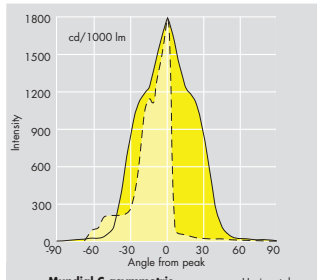

Lamp replacement

Beam data		
Peak intensity (I) cd/klm		15400
Beam factor to 10% peak (I)		0.41
Beam angle to 10% of peak (I)	Horizontal	2 x 15°
	Vertical	8°/9°
Beam angle to 50% of peak (I)	Horizontal	2 x 4°
	Vertical	3°/3°
Beam angle to 1% of peak (I)	Horizontal	2 x 31°
	Vertical	22°/47°

Beam data		
Peak intensity (I) cd/klm		1800
Beam factor to 10% peak (I)		0.67
Beam angle to 10% of peak (I)	Horizontal	2 x 42°
	Vertical	6°/53°
Beam angle to 50% of peak (I)	Horizontal	2 x 29°
	Vertical	3°/20°
Beam angle to 1% of peak (I)	Horizontal	2 x 55°
	Vertical	69°/66°